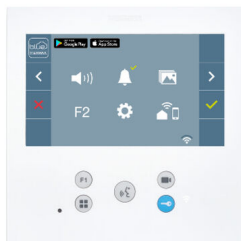

Product Code

F49171

1W DUOX PLUS MEMOV CITY VEO-XL WIFI KIT

Reference

49171

EAN

8424299491714

Description.

Description

Fermax presents the VEO-XL WIFI DUOX PLUS kits **for single-family houses, offices and businesses** .

The kits include all the necessary materials for installation: CITYLINE entrance panel with Memokey keyboard, VEO-XL WIFI monitor and power supply.

They include the VEO-XL WIFI DUOX PLUS monitor as standard, equipped with a Wi-Fi connection that **allows calls to be forwarded to mobile devices** .

Thanks to the **Fermax BLUE application** , available for free in the Play Store and App Store, the video door entry functions can be managed directly from a mobile or tablet, to connect to your home, wherever you are. By connecting your WiFi DUOX PLUS monitors with the BLUE app, a range of possibilities will open up. Of all of them we highlight two that will be key: Divert calls from the video door entry unit to your mobile and open the door to the house from a distance.

It is made of high impact ABS plastic.

Includes a 7" widescreen color display (16: 9).

Its balanced design of pure lines is distinctive, modern and minimalist.

The board includes an integrated Memokey keyboard for opening the door from the keyboard by entering a PIN code (up to 100 codes, 100 users).