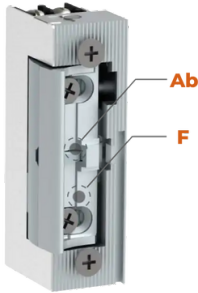

Product Code

F01810

ELECTRIC STRIKE 540Ab-412 MAX

Reference

1810

EAN

8424299018102

Description.

Description

Reversible (Right DIN or Left DIN).

Lets you open the door from right and left.

Symmetrical.

Allows to change hands, maintaining the body symmetry.

DIN STANDARD

establishes the direction the door opens and designates the type of lock release installed.

Looking at the door from the side with the hinges visible:

- If the hinges are to the left of the observer, it is a left DIN lock release.
- If the hinges are on the observer's right, it is a right DIN.

Max Adjustable Latch:

The lock release includes an adjustable latch, allowing a perfect fit between latch and deadbolt in the lock, with a 4mm margin. It avoids door leaf pressure on the lock release latch bolt.