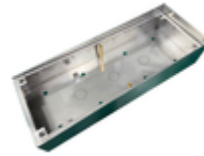

#### Description

- It can be installed next to the MARINE MEET panel with keyboard in order to write down the name corresponding to each of the housing codes.
- It has the same as the MARINE MEET plate
- Includes backlight
- Made of stainless steel, MARINE is the line of vandal resistant plates made of 2.5 mm thick stainless steel. Straight lines that highlight the quality of the steel.
- State-of-the-art technology and a resistance that can handle even the most corrosive, humid and dangerous environments.

### Accessories

F01455

MARINE DIGITAL VIDEO PANEL MEET

F01459

MARINE PANEL FLUSH BOX MEET

F01458

MARINE PANEL SURFACE BOX MEET