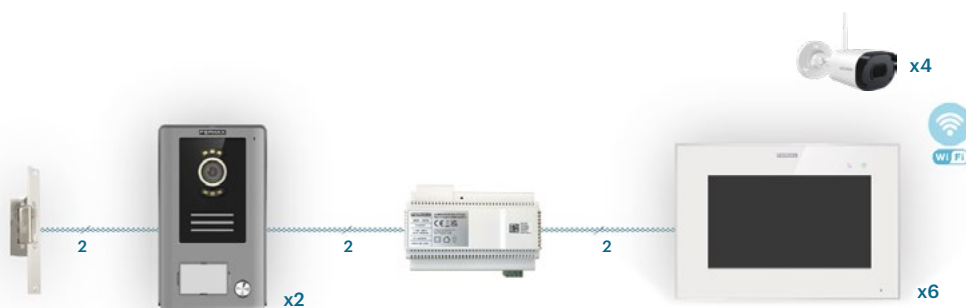

FERMAX Kit Way-Fi+

New magic,
same design

.....
Compatible
with ALEXA and
GOOGLE HOME

FREE call divert to
mobile

Panel

Robust, made in zamak. IP44 IK07.
Hood included. Surface mounting.
New colour camera with high-quality image.
Wide angle camera 122°H and 63°V.
Double opening (door and gate).

Panel dimensions: 94x162x26 mm

Monitor

Ultra-slim 7" WiFi monitor with touch screen.
Manual and automatic image and video capture.
Intercommunication between monitors in the same house.
Visualisation of Fermax WiFi IP cameras and reception of motion detection alarms (camera not included in the kit).
Programmable "do not disturb" mode.
16 ringtones.

Monitor dimensions: 222x154x11,5 mm

Free and unlimited WAY-FI PLUS App with call divert

Easy pairing process via QR code.

Direct door opening from the mobile without the need for auto-on.

Door opening via QR codes (temporary invitations).

Call from APP to home (with listening mode option).

Images/video capture and visualisation from the mobile.

Camera visualisation from the mobile and smart displays.

Unlimited number of guests.

Compatible with smart speakers and displays: ALEXA and GOOGLE HOME.