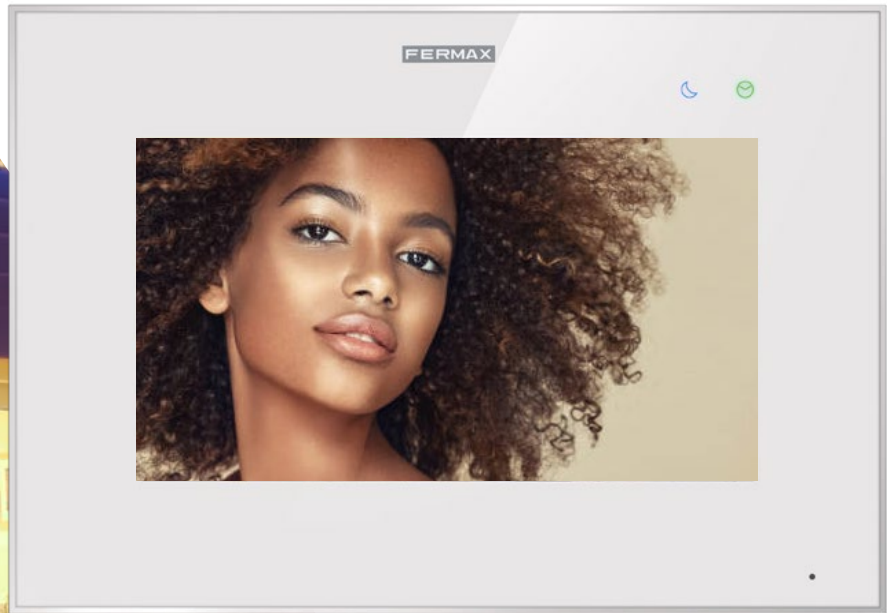

FERMAX Kit Way-Fi+

New magic,
same design

.....
Compatible
with ALEXA and
GOOGLE HOME

FREE call divert to
mobile

Panel

Robust, made in zamak. IP44 IK07.
Hood included. Surface mounting.
New colour camera with high-quality image.
Wide angle camera 122°H and 63°V.
Double opening (door and gate).

Panel dimensions: 94x162x26 mm

Monitor

Ultra-slim 7" WiFi monitor with touch screen.
Manual and automatic image and video capture.
Intercommunication between monitors in the same house.
Visualisation of Fermax WiFi IP cameras and reception of motion detection alarms (camera not included in the kit).
Programmable "do not disturb" mode.
16 ringtones.

Monitor dimensions: 222x154x11,5 mm

Free and unlimited WAY-FI PLUS App with call divert

Easy pairing process via QR code.

Direct door opening from the mobile without the need for auto-on.

Door opening via QR codes (temporary invitations).

Call from APP to home (with listening mode option).

Images/video capture and visualisation from the mobile.

Camera visualisation from the mobile and smart displays.

Unlimited number of guests.

Compatible with smart speakers and displays: ALEXA and GOOGLE HOME.